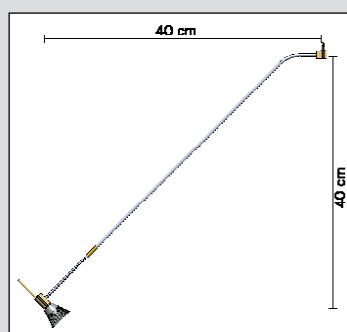

The greater the distance to the artwork, the more diffuse the light beam will be. The signo fixture is installed at 24.41 inches (62 cm) from the wall and is ideal for lighting larger pieces of art. The Signo fixture is available in chrome and is executed with a flexible part, allowing you to illuminate your wall decorations just the way you want. Further adjustment of the fixture is not necessary, you only need to install the lamp.

STAS signo 70 cm

mounting

Tip: with the Sirius and Signo fixtures is a plastic wrench included, which allows you to simply disassemble or move the fixture, preventing damage to the wall.

STAS sirius light fixture

technical product information

Product description **STAS** sirius light fixture chrome

The modern designed Sirius fixture is easy to install in all STAS multirail systems. Sirius is available in a length of 19.68 inches (50 cm), executed in chrome. You can click the fixture into the rail with a simple motion. Adjusting the fixture is not necessary, you only need to install the lamp and through the flexible portion of the fixture you can highlight the wall decorations in the desired manner.

STAS sirius 50 cm

mounting

Tip: with the Sirius and Signo fixtures is a plastic wrench included, which allows you to simply disassemble or move the fixture, preventing damage to the wall.

STAS powerLED 4W mat