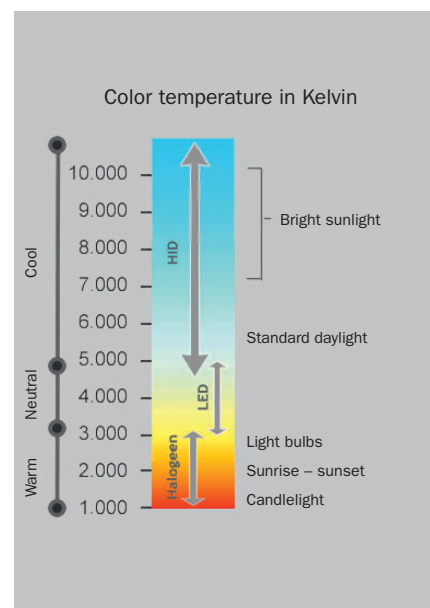

STAS
picture hanging systems