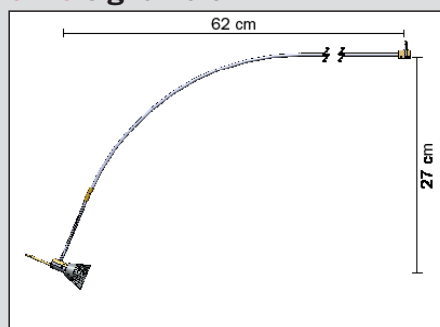

The greater the distance to the artwork, the more diffuse the light beam will be. The signo fixture is installed at 24.41 inches (62 cm) from the wall and is ideal for lighting larger pieces of art. The Signo fixture is available in chrome and is executed with a flexible part, allowing you to illuminate your wall decorations just the way you want. Further adjustment of the fixture is not necessary, you only need to install the lamp.

STAS signo 70 cm

mounting

Tip: with the Sirius and Signo fixtures is a plastic wrench included, which allows you to simply disassemble or move the fixture, preventing damage to the wall.

STAS sirius light fixture

technical product information

Product description **STAS** sirius light fixture chrome

The modern designed Sirius fixture is easy to install in all STAS multirail systems. Sirius is available in a length of 19.68 inches (50 cm), executed in chrome. You can click the fixture into the rail with a simple motion. Adjusting the fixture is not necessary, you only need to install the lamp and through the flexible portion of the fixture you can highlight the wall decorations in the desired manner.