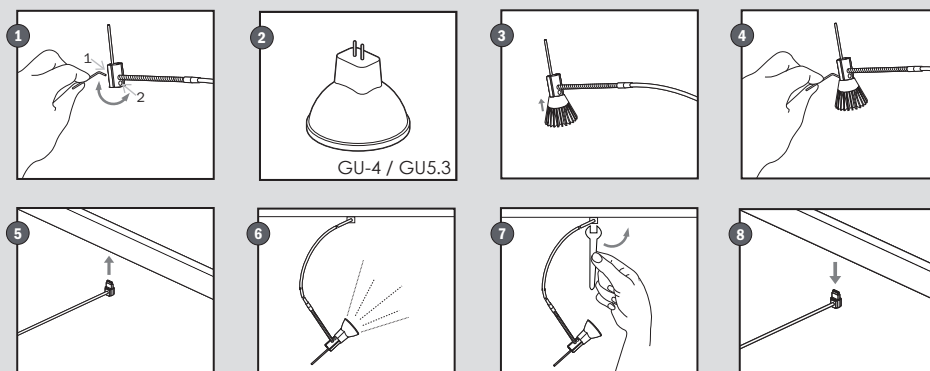

The greater the distance to the artwork, the more diffuse the light beam will be. The signo fixture is installed at 24.41 inches (62 cm) from the wall and is ideal for lighting larger pieces of art. The Signo fixture is available in chrome and is executed with a flexible part, allowing you to illuminate your wall decorations just the way you want. Further adjustment of the fixture is not necessary, you only need to install the lamp.

STAS signo 70 cm

mounting

Tip: with the Sirius and Signo fixtures is a plastic wrench included, which allows you to simply disassemble or move the fixture, preventing damage to the wall.

STAS sirius light fixture

technical product information

Product description **STAS** sirius light fixture chrome

The modern designed Sirius fixture is easy to install in all STAS multirail systems. Sirius is available in a length of 19.68 inches (50 cm), executed in chrome. You can click the fixture into the rail with a simple motion. Adjusting the fixture is not necessary, you only need to install the lamp and through the flexible portion of the fixture you can highlight the wall decorations in the desired manner.

STAS sirius 50 cm

mounting

Tip: with the Sirius and Signo fixtures is a plastic wrench included, which allows you to simply disassemble or move the fixture, preventing damage to the wall.

STAS powerLED 4W mat