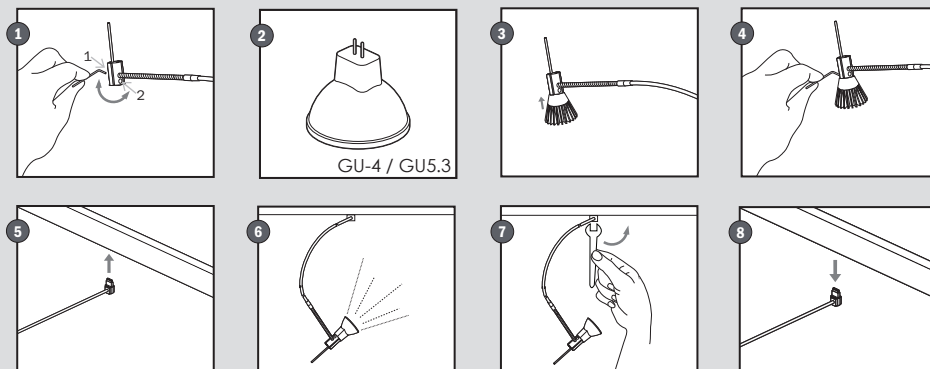

STAS signo light fixture

technical product information

Product description **STAS signo light fixture chrome**

The modern designed Signo fixture is easy to install in all STAS multirail systems. Simply click the fixture into the rail.

The greater the distance to the artwork, the more diffuse the light beam will be. The signo fixture is installed at 24.41 inches (62 cm) from the wall and is ideal for lighting larger pieces of art. The Signo fixture is available in chrome and is executed with a flexible part, allowing you to illuminate your wall decorations just the way you want. Further adjustment of the fixture is not necessary, you only need to install the lamp.

STAS signo 70 cm

mounting

Tip: with the Sirius and Signo fixtures is a plastic wrench included, which allows you to simply disassemble or move the fixture, preventing damage to the wall.

STAS sirius light fixture

technical product information

Product description **STAS** sirius light fixture chrome

The modern designed Sirius fixture is easy to install in all STAS multirail systems. Sirius is available in a length of 19.68 inches (50 cm), executed in chrome. You can click the fixture into the rail with a simple motion. Adjusting the fixture is not necessary, you only need to install the lamp and through the flexible portion of the fixture you can highlight the wall decorations in the desired manner.